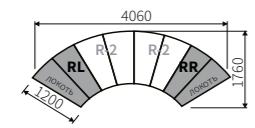

Configuration options for the Coliseum Sectional sofa.

MANCHESTER

Transformation mechanism: IFAGRID.

Manchester 100 section
970 x 1200 x 900 mm

POUFFE
Manchester 200 sofa bed section
1940 x 1200 x 900 mm

Manchester pouffe section
970 X 1200 x 470 mm