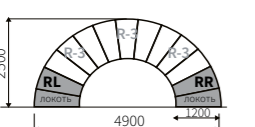

Configuration options for the Coliseum Sectional sofa.