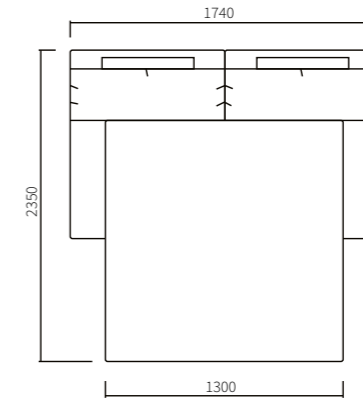

MANCHESTER - M

Transformation mechanism: IFAGRID.

Manchester - M 90 section
870 X 1030 x 900 mm

Manchester - M 180
sofa bed section
1740 x 1030 x 900 mm

Manchester - M pouffe section
870 X 1030 x 470 mm

Manchester - M 180 section
1740 x 1030 x 900 mm

Manchester - M armrest section
160 X 1030 x 900 mm

Pillows
530 x 530 mm / 450 x 450 mm

LAZIO

Lazio TMR 3-Seater Sofa Bed section with right armrest. 1980 x 1100 x 810 mm

Lazio TM2 3-Seater Sofa Bed section with two armrests. 2220 x 1100 x 810 mm