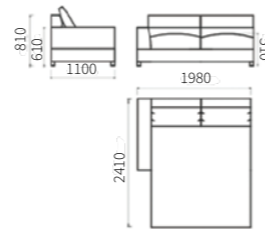

MANCHESTER - M

Transformation mechanism: IFAGRID.

Manchester - M 90 section
870 X 1030 x 900 mm

Manchester - M 180
sofa bed section
1740 x 1030 x 900 mm

Manchester - M pouffe section
870 X 1030 x 470 mm

Manchester - M 180 section
1740 x 1030 x 900 mm

Manchester - M armrest section
160 X 1030 x 900 mm

Pillows
530 x 530 mm / 450 x 450 mm

LAZIO

Lazio TMR 3-Seater Sofa Bed section with right armrest. 1980 x 1100 x 810 mm

Lazio TM2 3-Seater Sofa Bed section with two armrests. 2220 x 1100 x 810 mm

Lazio TML 3-Seater Sofa Bed section with left armrest. 1980 x 1100 x 810 mm

Lazio TL 3-Seater section with left armrest. 1980 x 1100 x 810 mm

Lazio TR 3-Seater section with right armrest. 1980 x 1100 x 810 mm

Seat dimensions:

Length - 1790 mm
Height - 400 mm
Depth - 600 mm

Bed size:

Width - 1400 mm
Depth - 1980 mm

Back cushions - 2 pcs.
Pillows - 2 pcs.

Upholstery:

Velvet fabric.

Framework: