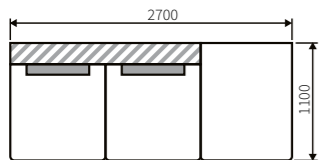

TESORO D0+P neutral section with three seat cushions.
2700 x 900 x 1100 mm
Back cushions - 2 pcs.