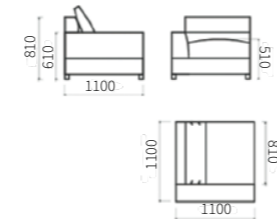

Manchester - M armrest section
160 X 1030 x 900 mm

Pillows
530 x 530 mm / 450 x 450 mm

LAZIO

Lazio TMR 3-Seater Sofa Bed section with right armrest. 1980 x 1100 x 810 mm

Lazio TM2 3-Seater Sofa Bed section with two armrests. 2220 x 1100 x 810 mm

Lazio TML 3-Seater Sofa Bed section with left armrest. 1980 x 1100 x 810 mm

Lazio TL 3-Seater section with left armrest. 1980 x 1100 x 810 mm

Lazio TR 3-Seater section with right armrest. 1980 x 1100 x 810 mm

Lazio U90 angular section. 1100 x 1100 x 810 mm

Lazio KO chair-section without armrests. 870 x 1100 x 810 mm

Lazio KL chair section with left armrest. 1100 x 1100 x 810 mm

Lazio KR chair section with right armrest. 1100 x 1100 x 810 mm

Product dimensions:

Length - 2500 mm
Height - 950 mm
Depth - 1000 mm

Seat dimensions:

Length - 1900 mm
Height - 460 mm
Depth - 660 mm

Bed size:

Length - 1860 mm
Width - 1580 mm

Back square cushions with Logo - 2 pcs.