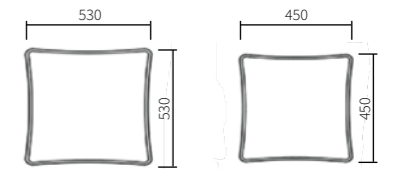

Manchester 200
section (non-foldable)
1940 x 1200 x 900 mm

Manchester armrest section
(left/right) 230 x 1200 x 580 mm

Manchester-R radius section
(non-foldable)
1220 x 1250 x 900 mm

Pillows
530 x 530 mm / 450 x 450 mm

MANCHESTER - M

Transformation mechanism: IFAGRID.

Manchester - M 90 section
870 X 1030 x 900 mm

Manchester - M 180
sofa bed section
1740 x 1030 x 900 mm

Manchester - M pouffe section
870 X 1030 x 470 mm

Manchester - M 180 section
1740 x 1030 x 900 mm

Manchester - M armrest section
160 X 1030 x 900 mm

Pillows
530 x 530 mm / 450 x 450 mm

LAZIO

Lazio TMR 3-Seater Sofa Bed section with right armrest. 1980 x 1100 x 810 mm

Lazio TM2 3-Seater Sofa Bed section with two armrests. 2220 x 1100 x 810 mm

Lazio TML 3-Seater Sofa Bed section with left armrest. 1980 x 1100 x 810 mm

Lazio TL 3-Seater section with left armrest. 1980 x 1100 x 810 mm

Lazio TR 3-Seater section with right armrest. 1980 x 1100 x 810 mm