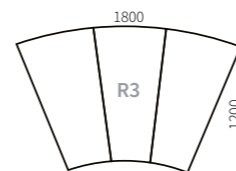

COLISEUM R3 section with three seat cushions.
1800 x 840 x 1250 mm
Back cushions - 2 pcs.