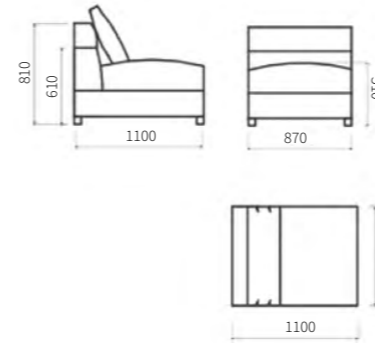

Manchester - M armrest section
160 X 1030 x 900 mm

Pillows
530 x 530 mm / 450 x 450 mm

LAZIO

Lazio TMR 3-Seater Sofa Bed section with right armrest. 1980 x 1100 x 810 mm

Lazio TM2 3-Seater Sofa Bed section with two armrests. 2220 x 1100 x 810 mm

Lazio TML 3-Seater Sofa Bed section with left armrest. 1980 x 1100 x 810 mm

Lazio TL 3-Seater section with left armrest. 1980 x 1100 x 810 mm

Lazio TR 3-Seater section with right armrest. 1980 x 1100 x 810 mm

Lazio U90 angular section. 1100 x 1100 x 810 mm

Lazio KO chair-section without armrests. 870 x 1100 x 810 mm

Lazio KL chair section with left armrest. 1100 x 1100 x 810 mm

Lazio KR chair section with right armrest. 1100 x 1100 x 810 mm

Seat dimensions:

Length - 1790 mm
Height - 400 mm
Depth - 600 mm

Bed size:

Width - 1400 mm
Depth - 1980 mm

Back cushions - 2 pcs.
Pillows - 2 pcs.

Upholstery:

Velvet fabric.

Framework: