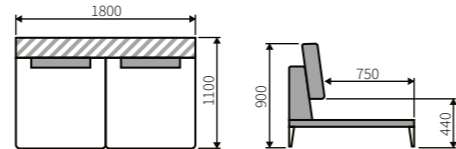

TESORO D2 section with two seat cushions with left and right armrests.
2200 x 900 x 1100 mm
Back cushions - 4 pcs.

TESORO D-0 neutral section with two seat cushions.
1800 x 900 x 1100 mm
Back cushions - 2 pcs.