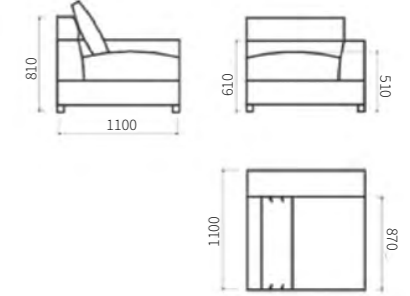

Manchester - M armrest section
160 X 1030 x 900 mm

Pillows
530 x 530 mm / 450 x 450 mm

LAZIO

Lazio TMR 3-Seater Sofa Bed section with right armrest. 1980 x 1100 x 810 mm

Lazio TM2 3-Seater Sofa Bed section with two armrests. 2220 x 1100 x 810 mm

Lazio TML 3-Seater Sofa Bed section with left armrest. 1980 x 1100 x 810 mm

Lazio TL 3-Seater section with left armrest. 1980 x 1100 x 810 mm

Lazio TR 3-Seater section with right armrest. 1980 x 1100 x 810 mm

Lazio U90 angular section. 1100 x 1100 x 810 mm

Lazio KO chair-section without armrests. 870 x 1100 x 810 mm

Lazio KL chair section with left armrest. 1100 x 1100 x 810 mm

Lazio KR chair section with right armrest. 1100 x 1100 x 810 mm

Pillows
Plain 530 x 530 mm / 450 x 450 mm
450 x 450 mm with burlet and button, 450 x 450 mm with burlet and ties.

Lazio UTL90 angular trapezoid left section. 1470 x 1470 x 810 mm

Lazio UTR90 angular trapezoid right section. 1470 x 1470 x 810 mm