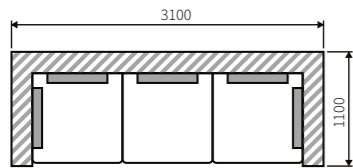

TESORO D2 section with two seat cushions with left and right armrests.
2200 x 900 x 1100 mm
Back cushions - 4 pcs.

TESORO D-0 neutral section with two seat cushions.
1800 x 900 x 1100 mm
Back cushions - 2 pcs.