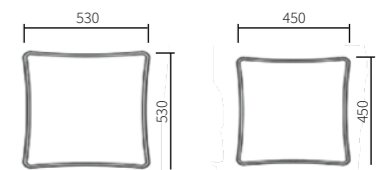

Configuration options for the Coliseum Sectional sofa.

MANCHESTER

Transformation mechanism: IFAGRID.

Manchester 100 section
970 x 1200 x 900 mm

POUFFE
Manchester 200 sofa bed section
1940 x 1200 x 900 mm

Manchester pouffe section
970 X 1200 x 470 mm

Manchester 200
section (non-foldable)
1940 x 1200 x 900 mm

Manchester armrest section
(left/right) 230 x 1200 x 580 mm

Manchester-R radius section
(non-foldable)
1220 x 1250 x 900 mm

Pillows
530 x 530 mm / 450 x 450 mm

MANCHESTER - M

Transformation mechanism: IFAGRID.

Manchester - M 90 section
870 X 1030 x 900 mm

Manchester - M 180
sofa bed section
1740 x 1030 x 900 mm

Manchester - M pouffe section
870 X 1030 x 470 mm

Manchester - M 180 section
1740 x 1030 x 900 mm

Manchester - M armrest section
160 X 1030 x 900 mm

Pillows
530 x 530 mm / 450 x 450 mm

LAZIO

Lazio TMR 3-Seater Sofa Bed section with right armrest. 1980 x 1100 x 810 mm

Lazio TM2 3-Seater Sofa Bed section with two armrests. 2220 x 1100 x 810 mm