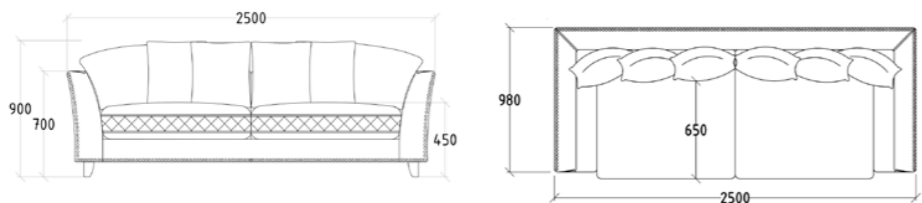

SORRENTO

Upholstery:	Velvet fabric.
Framework:	Wood.
Transformation mechanism:	No.
Filler:	PU foam.
Custom Options:	Wooden legs (8 colors). Over 1000 fabric and leather choices for upholstery. Decorative nails (gold, chrome, aged bronze). Wheel support (gold, chrome, aged bronze). Version without wheel support is available.