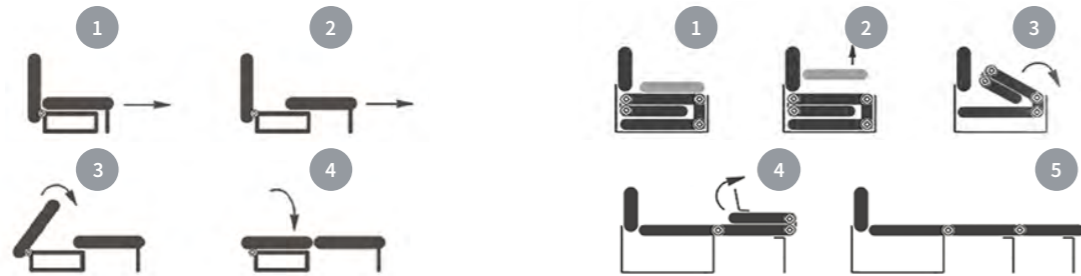

Upholstery:

Velvet fabric.

Framework:

Wood, mechanism - metal.

Transformation mechanism:

EUROBOOK, IFAGRID.

Filler:

PU foam.

Custom Options:

Version without transformation mechanism is available. 3-Seater or 2-Seater. Over 1000 fabric and leather choices for upholstery. Decorative nails (D 11.3 mm, color gold, chrome, aged bronze or decorative fabric edging).