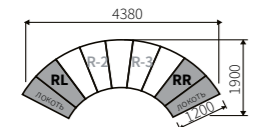

Configuration options for the Coliseum Sectional sofa.