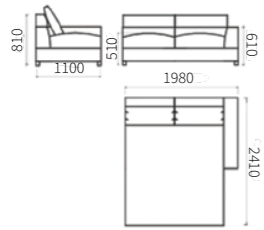

MANCHESTER - M

Transformation mechanism: IFAGRID.

Manchester - M 90 section
870 X 1030 x 900 mm

Manchester - M 180
sofa bed section
1740 x 1030 x 900 mm

Manchester - M pouffe section
870 X 1030 x 470 mm

Manchester - M 180 section
1740 x 1030 x 900 mm

Manchester - M armrest section
160 X 1030 x 900 mm

Pillows
530 x 530 mm / 450 x 450 mm

LAZIO

Lazio TMR 3-Seater Sofa Bed section with right armrest. 1980 x 1100 x 810 mm

Lazio TM2 3-Seater Sofa Bed section with two armrests. 2220 x 1100 x 810 mm

Lazio TML 3-Seater Sofa Bed section with left armrest. 1980 x 1100 x 810 mm

Lazio TL 3-Seater section with left armrest. 1980 x 1100 x 810 mm

Lazio TR 3-Seater section with right armrest. 1980 x 1100 x 810 mm

Seat dimensions:

Length - 1790 mm
Height - 400 mm
Depth - 600 mm

Bed size:

Width - 1400 mm
Depth - 1980 mm

Back cushions - 2 pcs.
Pillows - 2 pcs.

Upholstery:

Velvet fabric.

Framework: