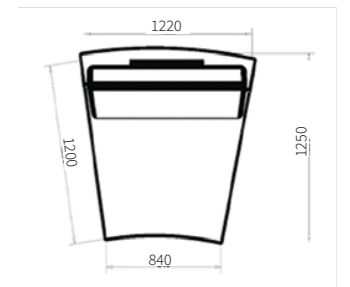

Configuration options for the Coliseum Sectional sofa.

MANCHESTER

Transformation mechanism: IFAGRID.

Manchester 100 section
970 x 1200 x 900 mm

POUFFE
Manchester 200 sofa bed section
1940 x 1200 x 900 mm

Manchester pouffe section
970 X 1200 x 470 mm

Manchester 200
section (non-foldable)
1940 x 1200 x 900 mm

Manchester armrest section
(left/right) 230 x 1200 x 580 mm

Manchester-R radius section
(non-foldable)
1220 x 1250 x 900 mm

Pillows
530 x 530 mm / 450 x 450 mm

Product dimensions:

Length - 2500 mm
Height - 950 mm
Depth - 1000 mm

Seat dimensions:

Length - 1900 mm
Height - 460 mm
Depth - 660 mm

Bed size:

Length - 1860 mm
Width - 1580 mm

Back square cushions with Logo - 2 pcs.