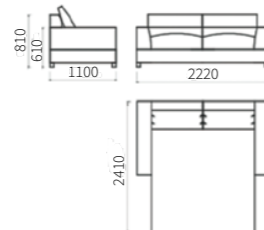

MANCHESTER - M

Transformation mechanism: IFAGRID.

Manchester - M 90 section
870 X 1030 x 900 mm

Manchester - M 180
sofa bed section
1740 x 1030 x 900 mm

Manchester - M pouffe section
870 X 1030 x 470 mm

Manchester - M 180 section
1740 x 1030 x 900 mm

Manchester - M armrest section
160 X 1030 x 900 mm

Pillows
530 x 530 mm / 450 x 450 mm

LAZIO

Lazio TMR 3-Seater Sofa Bed section with right armrest. 1980 x 1100 x 810 mm

Lazio TM2 3-Seater Sofa Bed section with two armrests. 2220 x 1100 x 810 mm

Lazio TML 3-Seater Sofa Bed section with left armrest. 1980 x 1100 x 810 mm

Lazio TL 3-Seater section with left armrest. 1980 x 1100 x 810 mm

Lazio TR 3-Seater section with right armrest. 1980 x 1100 x 810 mm

Seat dimensions:

Length - 1790 mm
Height - 400 mm
Depth - 600 mm

Bed size:

Width - 1400 mm
Depth - 1980 mm

Back cushions - 2 pcs.
Pillows - 2 pcs.

Upholstery:

Velvet fabric.

Framework: