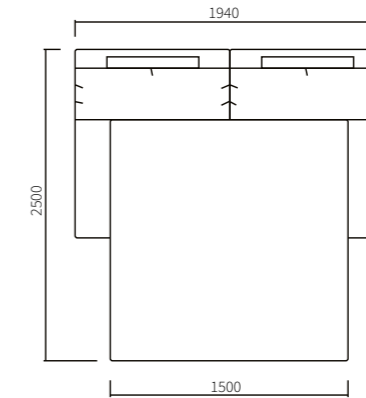

Configuration options for the Coliseum Sectional sofa.

MANCHESTER

Transformation mechanism: IFAGRID.

Manchester 100 section
970 x 1200 x 900 mm

POUFFE
Manchester 200 sofa bed section
1940 x 1200 x 900 mm

Manchester pouffe section
970 X 1200 x 470 mm