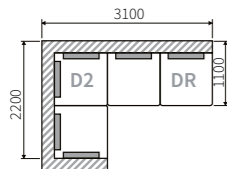

TESORO DR/L section with two seat cushions with left or right armrest.
2000 x 900 x 1100 mm
Back cushions - 3 pcs.

TESORO POUFFE

900 x 450 x 1100 MM

Configuration options for the Tesoro Sectional sofa.

COLISEUM