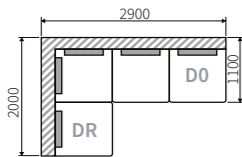

TESORO DR/L section with two seat cushions with left or right armrest.
2000 x 900 x 1100 mm
Back cushions - 3 pcs.

TESORO POUFFE

900 x 450 x 1100 MM

Configuration options for the Tesoro Sectional sofa.

COLISEUM