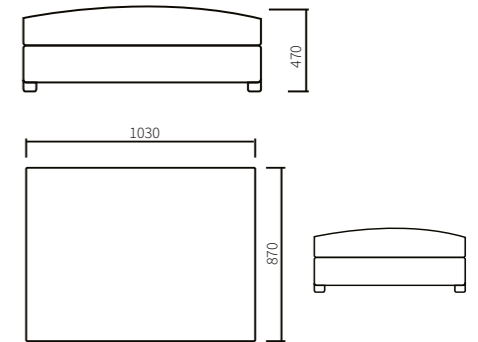

Manchester 200
section (non-foldable)
1940 x 1200 x 900 mm

Manchester armrest section
(left/right) 230 x 1200 x 580 mm

Manchester-R radius section
(non-foldable)
1220 x 1250 x 900 mm

Pillows
530 x 530 mm / 450 x 450 mm

MANCHESTER - M

Transformation mechanism: IFAGRID.

Manchester - M 90 section
870 X 1030 x 900 mm

Manchester - M 180
sofa bed section
1740 x 1030 x 900 mm

Manchester - M pouffe section
870 X 1030 x 470 mm

Manchester - M 180 section
1740 x 1030 x 900 mm

Manchester - M armrest section
160 X 1030 x 900 mm

Pillows
530 x 530 mm / 450 x 450 mm

LAZIO

Lazio TMR 3-Seater Sofa Bed section with right armrest. 1980 x 1100 x 810 mm

Lazio TM2 3-Seater Sofa Bed section with two armrests. 2220 x 1100 x 810 mm

Lazio TML 3-Seater Sofa Bed section with left armrest. 1980 x 1100 x 810 mm

Lazio TL 3-Seater section with left armrest. 1980 x 1100 x 810 mm

Lazio TR 3-Seater section with right armrest. 1980 x 1100 x 810 mm