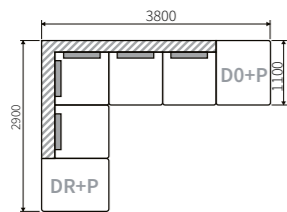

TESORO DR/L section with two seat cushions with left or right armrest.
2000 x 900 x 1100 mm
Back cushions - 3 pcs.

TESORO POUFFE

900 x 450 x 1100 MM

Configuration options for the Tesoro Sectional sofa.

COLISEUM