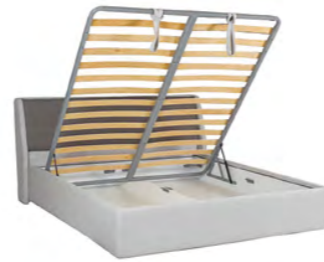

MICHELLE

Product dimensions:

Width - 1830 mm
Depth - 2300 mm
Height - 990 mm

Bed size:

Width - 1600 mm
Depth - 2000 mm

Upholstery:

Chenille, gunny.

Framework:

Wood, MDF, Legs - metal. Bed without lifting mechanism and Storage Box Option.

Custom Options:

Bed width available: 1600, 1800 mm.
Over 1000 fabric and leather choices for upholstery.
Metal legs (gold, chrome).