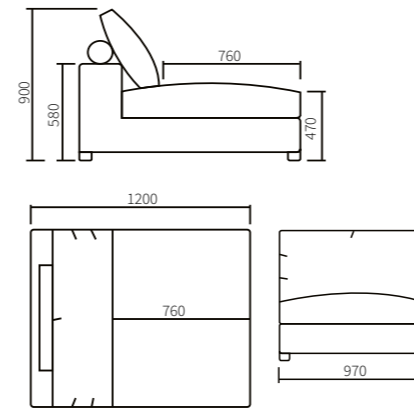

Configuration options for the Coliseum Sectional sofa.

MANCHESTER

Transformation mechanism: IFAGRID.

Manchester 100 section
970 x 1200 x 900 mm

POUFFE
Manchester 200 sofa bed section
1940 x 1200 x 900 mm

Manchester pouffe section
970 X 1200 x 470 mm

Manchester 200
section (non-foldable)
1940 x 1200 x 900 mm

Manchester armrest section
(left/right) 230 x 1200 x 580 mm

Manchester-R radius section
(non-foldable)
1220 x 1250 x 900 mm

Pillows
530 x 530 mm / 450 x 450 mm

Seat dimensions:

Length - 1790 mm
Height - 400 mm
Depth - 600 mm

Bed size:

Width - 1400 mm
Depth - 1980 mm

Back cushions - 2 pcs.
Pillows - 2 pcs.

Upholstery:

Velvet fabric.

Framework:

Product dimensions:

Length - 2500 mm
Height - 950 mm
Depth - 1000 mm

Seat dimensions:

Length - 1900 mm
Height - 460 mm
Depth - 660 mm

Bed size:

Length - 1860 mm
Width - 1580 mm

Back square cushions with Logo - 2 pcs.