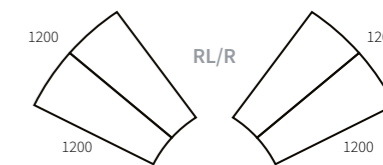

COLISEUM RL/R section with left or right armrest.
1200 x 840 x 1250 mm
Back cushions - 2 pcs.