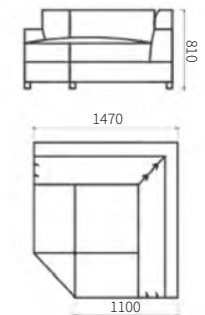

Manchester - M armrest section
160 X 1030 x 900 mm

Pillows
530 x 530 mm / 450 x 450 mm

LAZIO

Lazio TMR 3-Seater Sofa Bed section with right armrest. 1980 x 1100 x 810 mm

Lazio TM2 3-Seater Sofa Bed section with two armrests. 2220 x 1100 x 810 mm

Lazio TML 3-Seater Sofa Bed section with left armrest. 1980 x 1100 x 810 mm

Lazio TL 3-Seater section with left armrest. 1980 x 1100 x 810 mm

Lazio TR 3-Seater section with right armrest. 1980 x 1100 x 810 mm

Lazio U90 angular section. 1100 x 1100 x 810 mm

Lazio KO chair-section without armrests. 870 x 1100 x 810 mm

Lazio KL chair section with left armrest. 1100 x 1100 x 810 mm

Lazio KR chair section with right armrest. 1100 x 1100 x 810 mm

Pillows
Plain 530 x 530 mm / 450 x 450 mm
450 x 450 mm with burlet and button, 450 x 450 mm with burlet and ties.

Lazio UTL90 angular trapezoid left section. 1470 x 1470 x 810 mm

Lazio UTR90 angular trapezoid right section. 1470 x 1470 x 810 mm