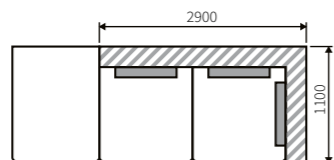

TESORO DL/R+P section with three seat cushions with left or right armrest.
2900 x 900 x 1100 mm
Back cushions - 3 pcs.