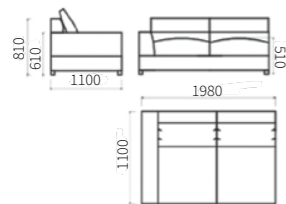

MANCHESTER - M

Transformation mechanism: IFAGRID.

Manchester - M 90 section
870 X 1030 x 900 mm

Manchester - M 180
sofa bed section
1740 x 1030 x 900 mm

Manchester - M pouffe section
870 X 1030 x 470 mm

Manchester - M 180 section
1740 x 1030 x 900 mm

Manchester - M armrest section
160 X 1030 x 900 mm

Pillows
530 x 530 mm / 450 x 450 mm

LAZIO

Lazio TMR 3-Seater Sofa Bed section with right armrest. 1980 x 1100 x 810 mm

Lazio TM2 3-Seater Sofa Bed section with two armrests. 2220 x 1100 x 810 mm

Lazio TML 3-Seater Sofa Bed section with left armrest. 1980 x 1100 x 810 mm

Lazio TL 3-Seater section with left armrest. 1980 x 1100 x 810 mm

Lazio TR 3-Seater section with right armrest. 1980 x 1100 x 810 mm

Product dimensions:

Length - 2500 mm
Height - 950 mm
Depth - 1000 mm

Seat dimensions:

Length - 1900 mm
Height - 460 mm
Depth - 660 mm

Bed size:

Length - 1860 mm
Width - 1580 mm

Back square cushions with Logo - 2 pcs.