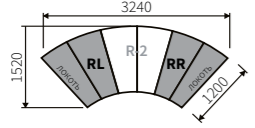

Configuration options for the Coliseum Sectional sofa.