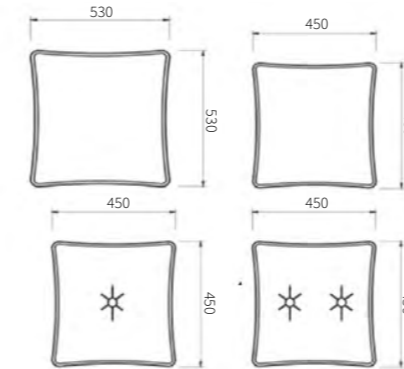

Manchester - M armrest section
160 X 1030 x 900 mm

Pillows
530 x 530 mm / 450 x 450 mm

LAZIO

Lazio TMR 3-Seater Sofa Bed section with right armrest. 1980 x 1100 x 810 mm

Lazio TM2 3-Seater Sofa Bed section with two armrests. 2220 x 1100 x 810 mm

Lazio TML 3-Seater Sofa Bed section with left armrest. 1980 x 1100 x 810 mm

Lazio TL 3-Seater section with left armrest. 1980 x 1100 x 810 mm

Lazio TR 3-Seater section with right armrest. 1980 x 1100 x 810 mm

Lazio U90 angular section. 1100 x 1100 x 810 mm

Lazio KO chair-section without armrests. 870 x 1100 x 810 mm

Lazio KL chair section with left armrest. 1100 x 1100 x 810 mm

Lazio KR chair section with right armrest. 1100 x 1100 x 810 mm

Pillows
Plain 530 x 530 mm / 450 x 450 mm
450 x 450 mm with burlet and button, 450 x 450 mm with burlet and ties.

Lazio UTL90 angular trapezoid left section. 1470 x 1470 x 810 mm

Lazio UTR90 angular trapezoid right section. 1470 x 1470 x 810 mm