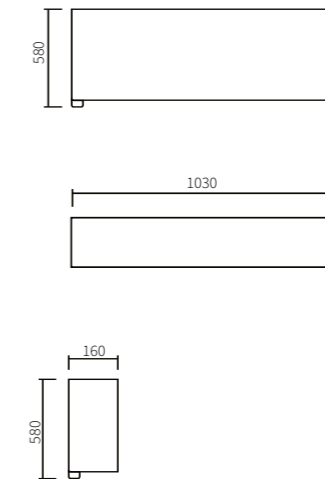

MANCHESTER - M

Transformation mechanism: IFAGRID.

Manchester - M 90 section
870 X 1030 x 900 mm

Manchester - M 180
sofa bed section
1740 x 1030 x 900 mm

Manchester - M pouffe section
870 X 1030 x 470 mm

Manchester - M 180 section
1740 x 1030 x 900 mm

Manchester - M armrest section
160 X 1030 x 900 mm

Pillows
530 x 530 mm / 450 x 450 mm

LAZIO

Lazio TMR 3-Seater Sofa Bed section with right armrest. 1980 x 1100 x 810 mm

Lazio TM2 3-Seater Sofa Bed section with two armrests. 2220 x 1100 x 810 mm

Lazio TML 3-Seater Sofa Bed section with left armrest. 1980 x 1100 x 810 mm

Lazio TL 3-Seater section with left armrest. 1980 x 1100 x 810 mm

Lazio TR 3-Seater section with right armrest. 1980 x 1100 x 810 mm

Product dimensions:

Length - 2500 mm
Height - 950 mm
Depth - 1000 mm

Seat dimensions:

Length - 1900 mm
Height - 460 mm
Depth - 660 mm

Bed size:

Length - 1860 mm
Width - 1580 mm

Back square cushions with Logo - 2 pcs.