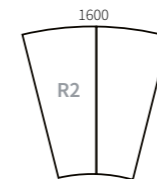

TESORO D0+P neutral section with three seat cushions.
2700 x 900 x 1100 mm
Back cushions - 2 pcs.

TESORO DL/R+P section with three seat cushions with left or right armrest.
2900 x 900 x 1100 mm
Back cushions - 3 pcs.

TESORO DR/L section with two seat cushions with left or right armrest.
2000 x 900 x 1100 mm
Back cushions - 3 pcs.

TESORO POUFFE

900 x 450 x 1100 MM

Configuration options for the Tesoro Sectional sofa.

COLISEUM

COLISEUM R3 section with three seat cushions.
1800 x 840 x 1250 mm
Back cushions - 2 pcs.

COLISEUM R2 section with two seat cushions.
1600 x 840 x 1250 mm
Back cushions - 2 pcs.

COLISEUM RL/R section with left or right armrest.
1200 x 840 x 1250 mm
Back cushions - 2 pcs.