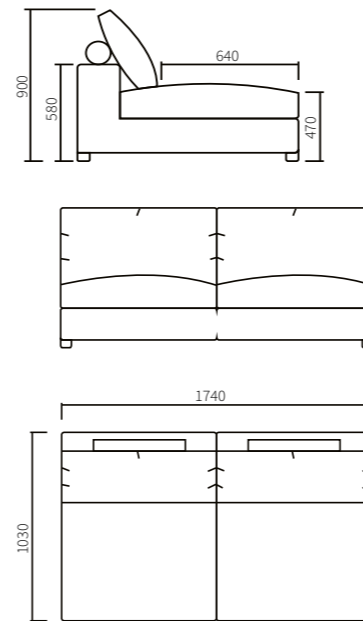

MANCHESTER - M

Transformation mechanism: IFAGRID.

Manchester - M 90 section
870 X 1030 x 900 mm

Manchester - M 180
sofa bed section
1740 x 1030 x 900 mm

Manchester - M pouffe section
870 X 1030 x 470 mm

Manchester - M 180 section
1740 x 1030 x 900 mm

Manchester - M armrest section
160 X 1030 x 900 mm

Pillows
530 x 530 mm / 450 x 450 mm

LAZIO

Lazio TMR 3-Seater Sofa Bed section with right armrest. 1980 x 1100 x 810 mm

Lazio TM2 3-Seater Sofa Bed section with two armrests. 2220 x 1100 x 810 mm

Lazio TML 3-Seater Sofa Bed section with left armrest. 1980 x 1100 x 810 mm

Lazio TL 3-Seater section with left armrest. 1980 x 1100 x 810 mm

Lazio TR 3-Seater section with right armrest. 1980 x 1100 x 810 mm

Product dimensions:

Length - 2500 mm
Height - 950 mm
Depth - 1000 mm

Seat dimensions:

Length - 1900 mm
Height - 460 mm
Depth - 660 mm

Bed size:

Length - 1860 mm
Width - 1580 mm

Back square cushions with Logo - 2 pcs.