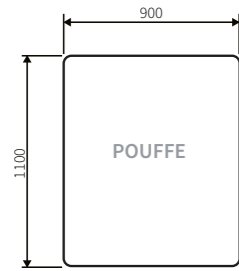

TESORO POUFFE

900 x 450 x 1100 MM