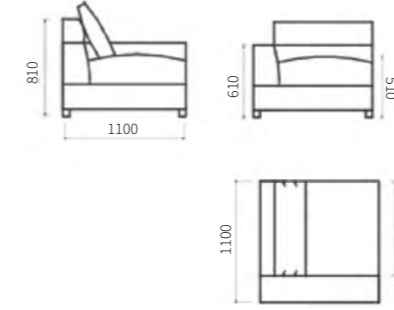

Manchester - M armrest section
160 X 1030 x 900 mm

Pillows
530 x 530 mm / 450 x 450 mm

LAZIO

Lazio TMR 3-Seater Sofa Bed section with right armrest. 1980 x 1100 x 810 mm

Lazio TM2 3-Seater Sofa Bed section with two armrests. 2220 x 1100 x 810 mm

Lazio TML 3-Seater Sofa Bed section with left armrest. 1980 x 1100 x 810 mm

Lazio TL 3-Seater section with left armrest. 1980 x 1100 x 810 mm

Lazio TR 3-Seater section with right armrest. 1980 x 1100 x 810 mm

Lazio U90 angular section. 1100 x 1100 x 810 mm

Lazio KO chair-section without armrests. 870 x 1100 x 810 mm

Lazio KL chair section with left armrest. 1100 x 1100 x 810 mm

Lazio KR chair section with right armrest. 1100 x 1100 x 810 mm

Seat dimensions:

Length - 1790 mm
Height - 400 mm
Depth - 600 mm

Bed size:

Width - 1400 mm
Depth - 1980 mm

Back cushions - 2 pcs.
Pillows - 2 pcs.

Upholstery:

Velvet fabric.

Framework: