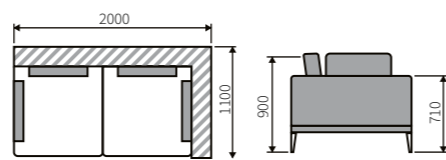

TESORO DR/L section with two seat cushions with left or right armrest.
2000 x 900 x 1100 mm
Back cushions - 3 pcs.