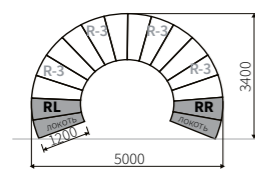

Configuration options for the Coliseum Sectional sofa.