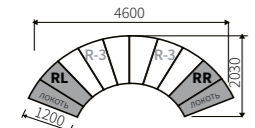

Configuration options for the Coliseum Sectional sofa.