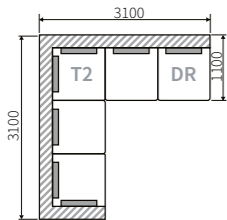

TESORO DR/L section with two seat cushions with left or right armrest.
2000 x 900 x 1100 mm
Back cushions - 3 pcs.

TESORO POUFFE

900 x 450 x 1100 MM

Configuration options for the Tesoro Sectional sofa.

COLISEUM

COLISEUM R3 section with three seat cushions.
1800 x 840 x 1250 mm
Back cushions - 2 pcs.

COLISEUM R2 section with two seat cushions.
1600 x 840 x 1250 mm
Back cushions - 2 pcs.

COLISEUM RL/R section with left or right armrest.
1200 x 840 x 1250 mm
Back cushions - 2 pcs.