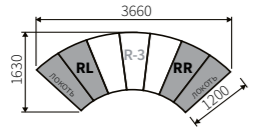

Configuration options for the Coliseum Sectional sofa.