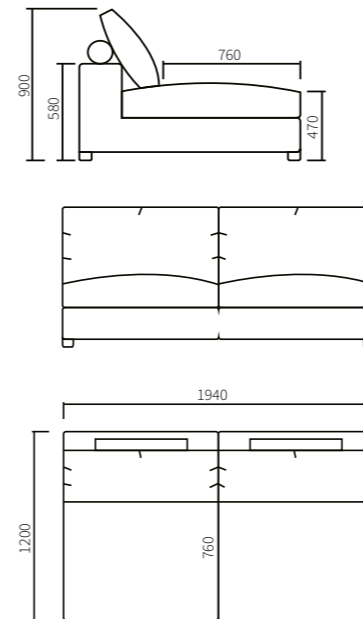

Configuration options for the Coliseum Sectional sofa.

MANCHESTER

Transformation mechanism: IFAGRID.

Manchester 100 section
970 x 1200 x 900 mm

POUFFE
Manchester 200 sofa bed section
1940 x 1200 x 900 mm

Manchester pouffe section
970 X 1200 x 470 mm

Manchester 200
section (non-foldable)
1940 x 1200 x 900 mm

Manchester armrest section
(left/right) 230 x 1200 x 580 mm

Manchester-R radius section
(non-foldable)
1220 x 1250 x 900 mm

Pillows
530 x 530 mm / 450 x 450 mm

Manchester - M armrest section
160 X 1030 x 900 mm

Pillows
530 x 530 mm / 450 x 450 mm

LAZIO

Lazio TMR 3-Seater Sofa Bed section with right armrest. 1980 x 1100 x 810 mm

Lazio TM2 3-Seater Sofa Bed section with two armrests. 2220 x 1100 x 810 mm

Product dimensions:

Length - 2500 mm
Height - 950 mm
Depth - 1000 mm

Seat dimensions:

Length - 1900 mm
Height - 460 mm
Depth - 660 mm

Bed size:

Length - 1860 mm
Width - 1580 mm

Back square cushions with Logo - 2 pcs.