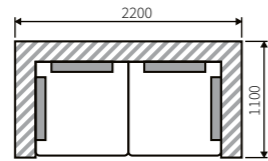

TESORO D2 section with two seat cushions with left and right armrests.
2200 x 900 x 1100 mm
Back cushions - 4 pcs.

TESORO D-0 neutral section with two seat cushions.
1800 x 900 x 1100 mm
Back cushions - 2 pcs.