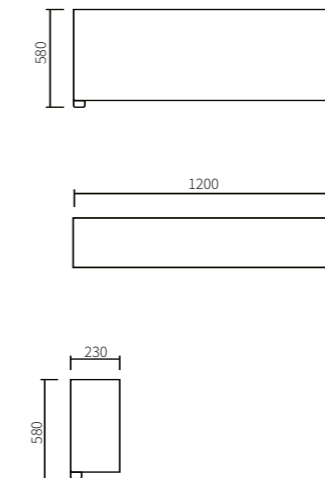

TESORO DR/L section with two seat cushions with left or right armrest.
2000 x 900 x 1100 mm
Back cushions - 3 pcs.

TESORO POUFFE

900 x 450 x 1100 MM

Configuration options for the Tesoro Sectional sofa.

COLISEUM

Configuration options for the Coliseum Sectional sofa.

MANCHESTER

Transformation mechanism: IFAGRID.

Manchester 100 section
970 x 1200 x 900 mm

POUFFE
Manchester 200 sofa bed section
1940 x 1200 x 900 mm

Manchester pouffe section
970 X 1200 x 470 mm

Manchester 200
section (non-foldable)
1940 x 1200 x 900 mm

Manchester armrest section
(left/right) 230 x 1200 x 580 mm

Manchester-R radius section
(non-foldable)
1220 x 1250 x 900 mm

Pillows
530 x 530 mm / 450 x 450 mm

Manchester - M armrest section
160 X 1030 x 900 mm

Pillows
530 x 530 mm / 450 x 450 mm

LAZIO

Lazio TMR 3-Seater Sofa Bed section with right armrest. 1980 x 1100 x 810 mm

Lazio TM2 3-Seater Sofa Bed section with two armrests. 2220 x 1100 x 810 mm