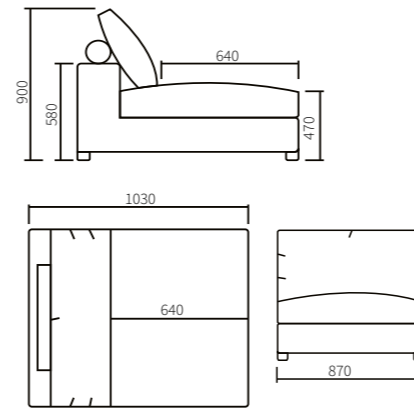

MANCHESTER - M

Transformation mechanism: IFAGRID.

Manchester - M 90 section
870 X 1030 x 900 mm

Manchester - M pouffe section
870 X 1030 x 470 mm

Manchester - M armrest section
160 X 1030 x 900 mm