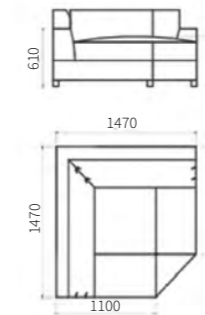

Manchester - M armrest section
160 X 1030 x 900 mm

Pillows
530 x 530 mm / 450 x 450 mm

LAZIO

Lazio TMR 3-Seater Sofa Bed section with right armrest. 1980 x 1100 x 810 mm

Lazio TM2 3-Seater Sofa Bed section with two armrests. 2220 x 1100 x 810 mm

Lazio TML 3-Seater Sofa Bed section with left armrest. 1980 x 1100 x 810 mm

Lazio TL 3-Seater section with left armrest. 1980 x 1100 x 810 mm

Lazio TR 3-Seater section with right armrest. 1980 x 1100 x 810 mm

Lazio U90 angular section. 1100 x 1100 x 810 mm

Lazio KO chair-section without armrests. 870 x 1100 x 810 mm

Lazio KL chair section with left armrest. 1100 x 1100 x 810 mm

Lazio KR chair section with right armrest. 1100 x 1100 x 810 mm

Pillows
Plain 530 x 530 mm / 450 x 450 mm
450 x 450 mm with burlet and button, 450 x 450 mm with burlet and ties.

Lazio UTL90 angular trapezoid left section. 1470 x 1470 x 810 mm

Lazio UTR90 angular trapezoid right section. 1470 x 1470 x 810 mm