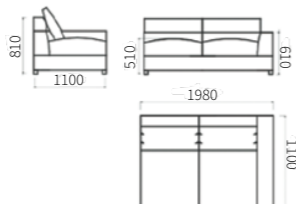

MANCHESTER - M

Transformation mechanism: IFAGRID.

Manchester - M 90 section
870 X 1030 x 900 mm

Manchester - M 180
sofa bed section
1740 x 1030 x 900 mm

Manchester - M pouffe section
870 X 1030 x 470 mm

Manchester - M 180 section
1740 x 1030 x 900 mm

Manchester - M armrest section
160 X 1030 x 900 mm

Pillows
530 x 530 mm / 450 x 450 mm

LAZIO

Lazio TMR 3-Seater Sofa Bed section with right armrest. 1980 x 1100 x 810 mm

Lazio TM2 3-Seater Sofa Bed section with two armrests. 2220 x 1100 x 810 mm

Lazio TML 3-Seater Sofa Bed section with left armrest. 1980 x 1100 x 810 mm

Lazio TL 3-Seater section with left armrest. 1980 x 1100 x 810 mm

Lazio TR 3-Seater section with right armrest. 1980 x 1100 x 810 mm

Lazio U90 angular section. 1100 x 1100 x 810 mm

Lazio KO chair-section without armrests. 870 x 1100 x 810 mm

Lazio KL chair section with left armrest. 1100 x 1100 x 810 mm

Lazio KR chair section with right armrest. 1100 x 1100 x 810 mm