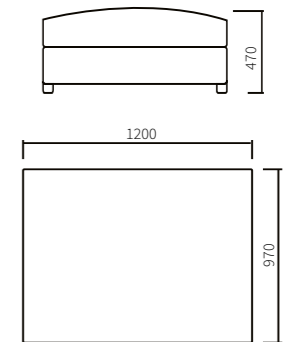

Configuration options for the Coliseum Sectional sofa.

MANCHESTER

Transformation mechanism: IFAGRID.

Manchester 100 section
970 x 1200 x 900 mm

POUFFE
Manchester 200 sofa bed section
1940 x 1200 x 900 mm

Manchester pouffe section
970 X 1200 x 470 mm

Manchester 200
section (non-foldable)
1940 x 1200 x 900 mm

Manchester armrest section
(left/right) 230 x 1200 x 580 mm

Manchester-R radius section
(non-foldable)
1220 x 1250 x 900 mm

Pillows
530 x 530 mm / 450 x 450 mm

Manchester - M armrest section
160 X 1030 x 900 mm

Pillows
530 x 530 mm / 450 x 450 mm

LAZIO

Lazio TMR 3-Seater Sofa Bed section with right armrest. 1980 x 1100 x 810 mm

Lazio TM2 3-Seater Sofa Bed section with two armrests. 2220 x 1100 x 810 mm

Product dimensions:

Length - 2500 mm
Height - 950 mm
Depth - 1000 mm

Seat dimensions:

Length - 1900 mm
Height - 460 mm
Depth - 660 mm

Bed size:

Length - 1860 mm
Width - 1580 mm

Back square cushions with Logo - 2 pcs.